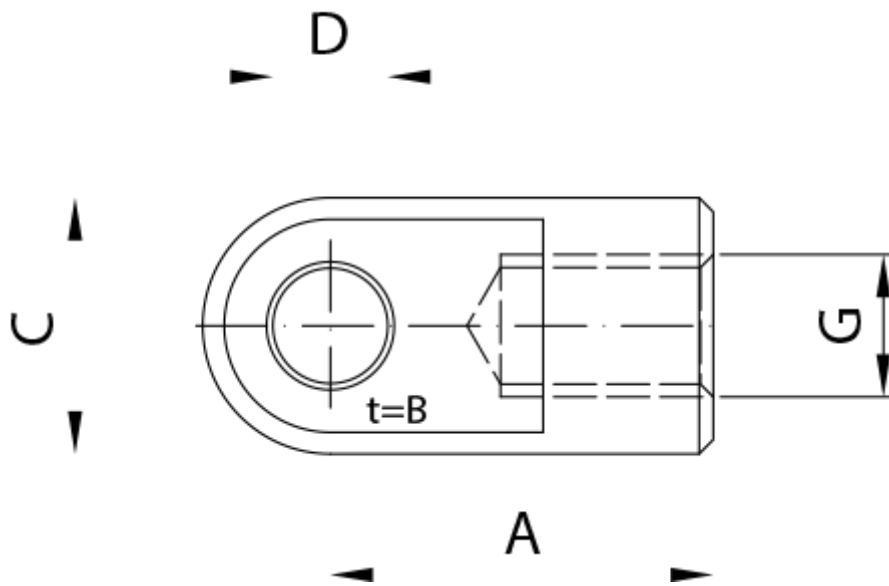

Article number: 04HAS24

Description: Stabilus Industry Line Eye Steel
Type AS24 M8, \varnothing 8,1 mm, B=6 mm

Measures

A = 24

B = 6

C = 14

D = 8.1

G = M8